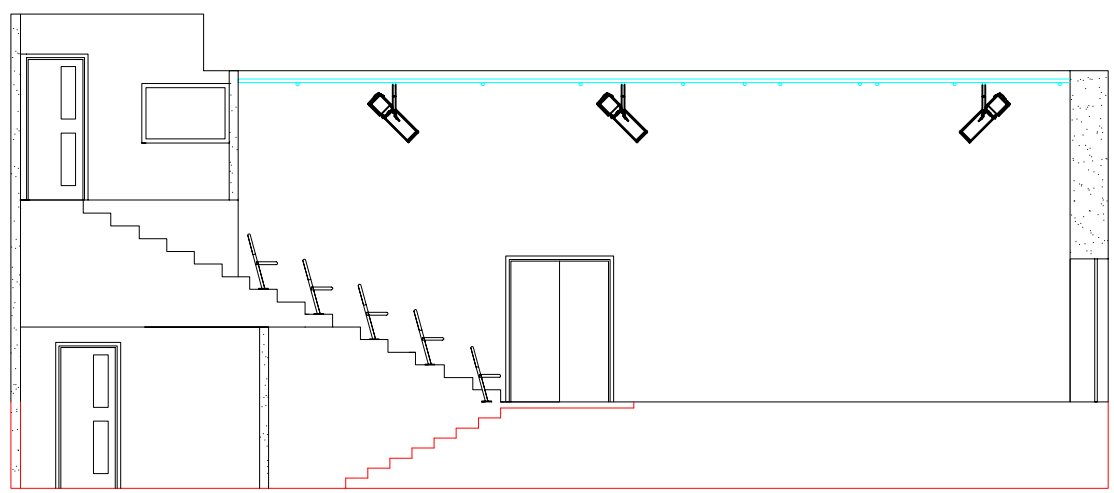

**Section A-A**

**Plan**

**Section B-B**

Unity Theatre, 1 Hope Place, Liverpool, L1 9BG
Unity One, Ground Floor Auditorium
scale 1:100 at A3
Contact Phil Saunders, Technical Manager, 0151 709 6502 philsaunders@unitytheatre.co.uk