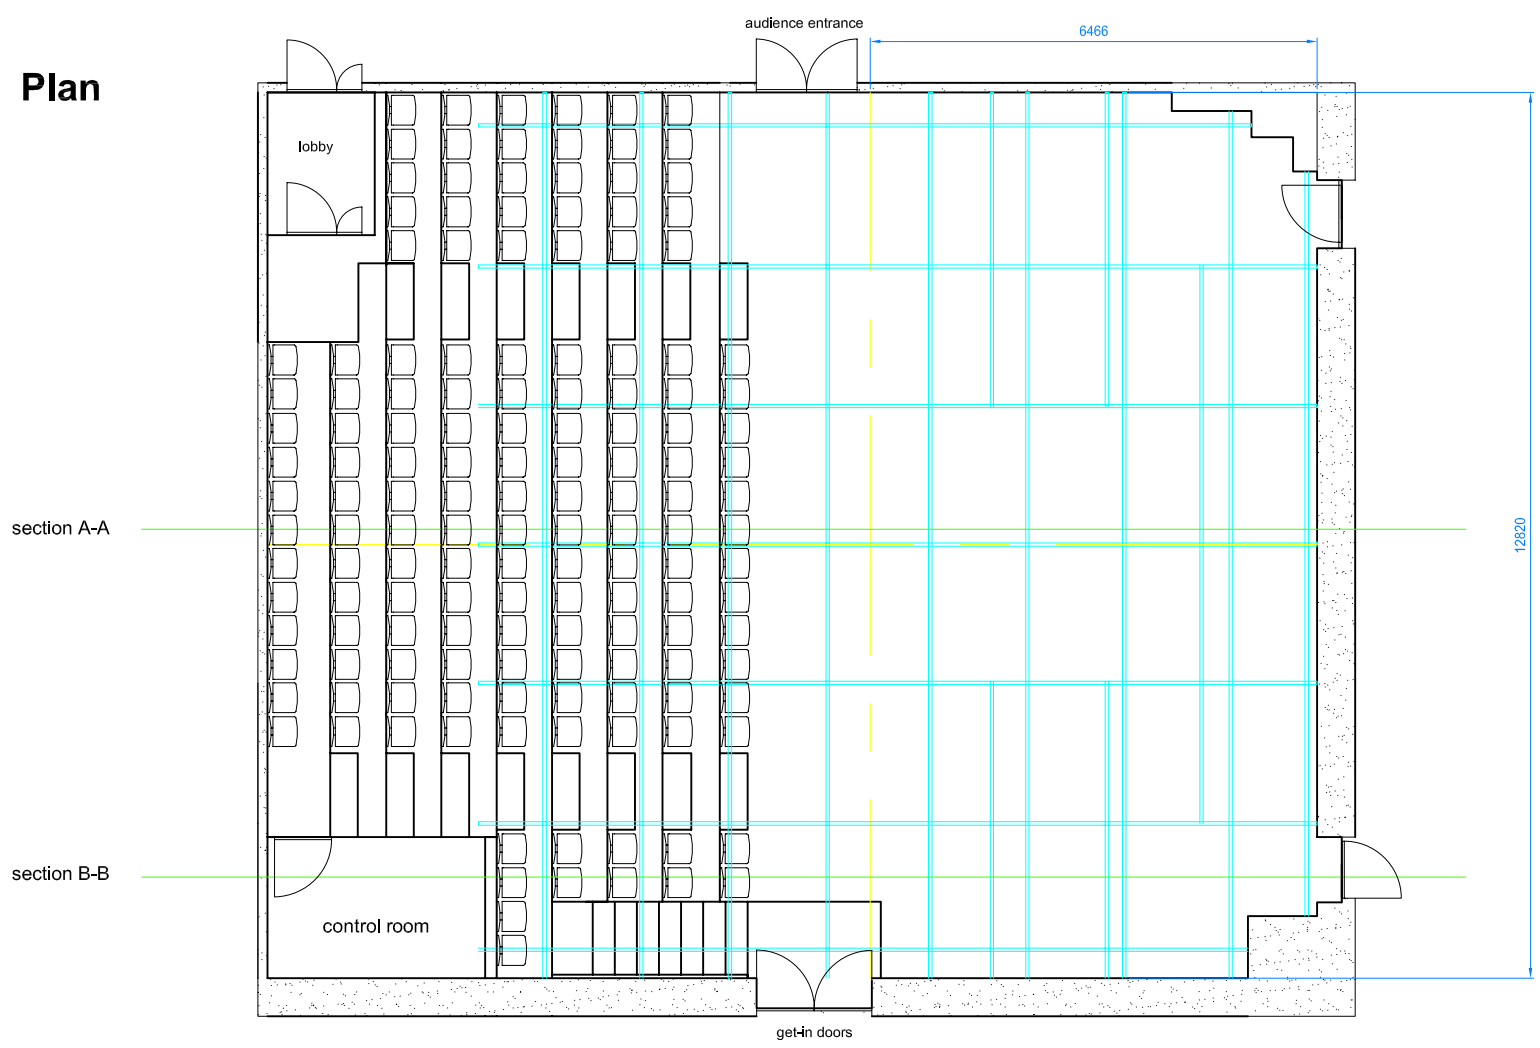

**Section A-A**

**Plan**

**Section B-B**

Unity Theatre, 1 Hope Place, Liverpool, L1 9BG
Unity One, Ground Floor Auditorium
scale 1:100 at A3
Contact Phil Saunders, Technical Manager, 0151 709 6502 philsaunders@unitytheatre.co.uk