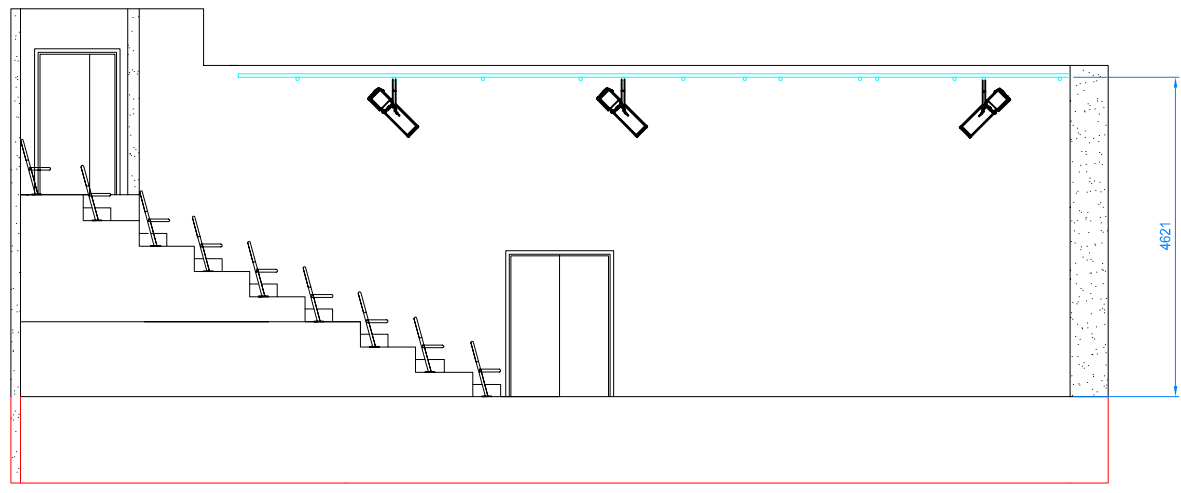

**Section A-A**

**Plan**

**Section B-B**

Unity Theatre, 1 Hope Place, Liverpool, L1 9BG
Unity One, Ground Floor Auditorium
scale 1:100 at A3
Contact Phil Saunders, Technical Manager, 0151 709 6502 philsaunders@unitytheatre.co.uk